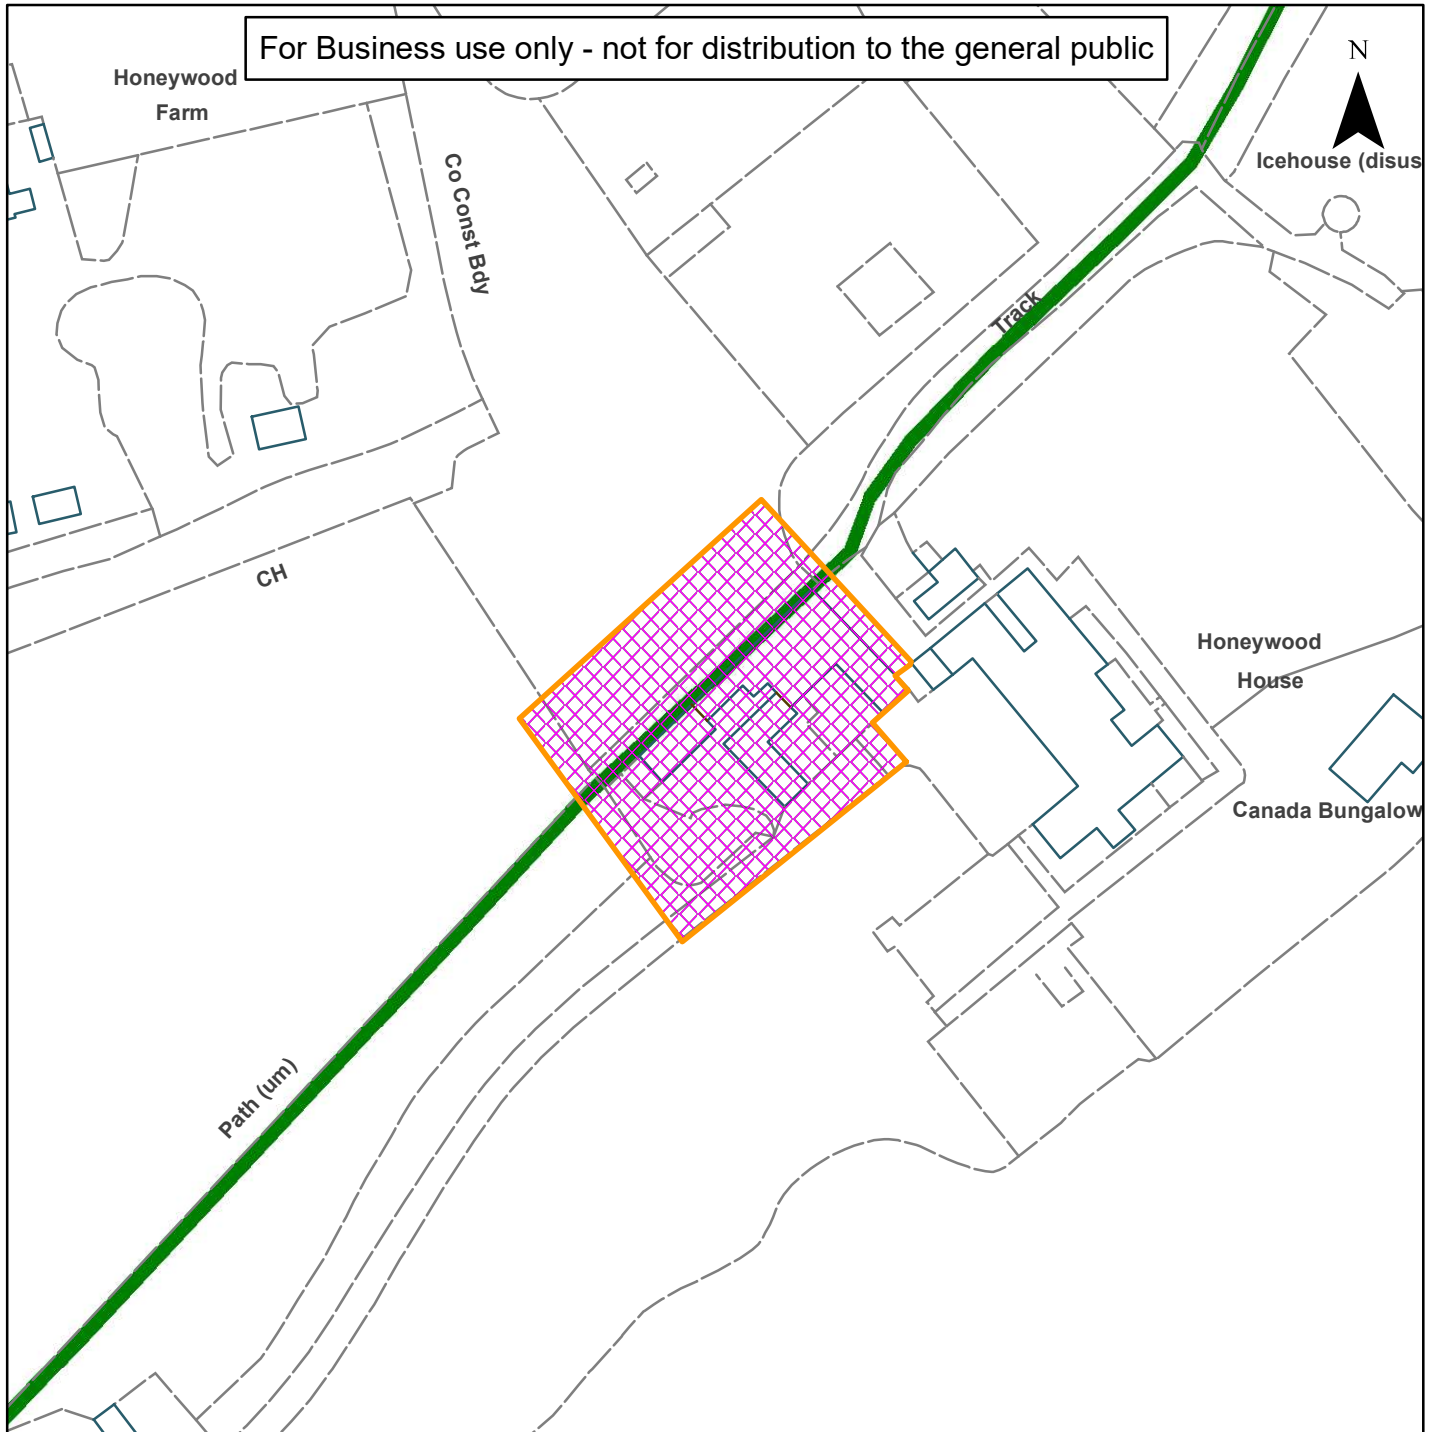

07) DC/22/2037

Horsham
District
Council

Honeywood House, Horsham Road, Rowhook, Horsham,
West Sussex, RH12 3QD

For Business use only - not for distribution to the general public

Scale: 1:1,250

Reproduced by permission of Ordnance Survey map on behalf
of HMSO. © Crown copyright and database rights (2019).
Ordnance Survey Licence.100023865